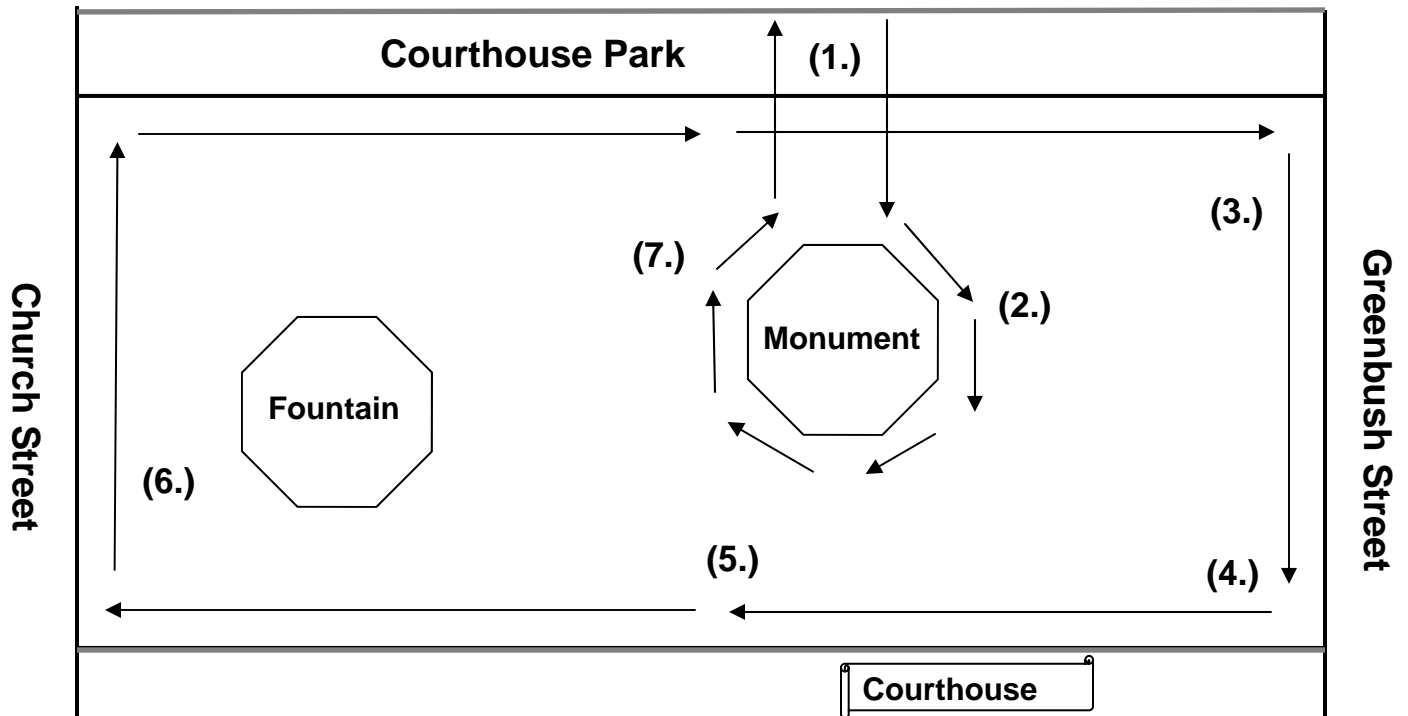

★ Starting Point

★ County Office Building

1. Begin in front of the Cortland County Office Building on 60 Central Avenue, then cross Central Avenue to Courthouse Park entrance
2. Circle the monument, then follow sidewalk along the north side of park to Greenbush Street,
3. Take right on Greenbush and walk along this street.
4. Turn right onto sidewalk, heading back into park.
5. Walk past Courthouse toward Church Street.
6. Take right on Church Street, go past fountain, turn right back into park.
7. Circle the monument again and return to County Office Building.

Length of Route=1/2 mile