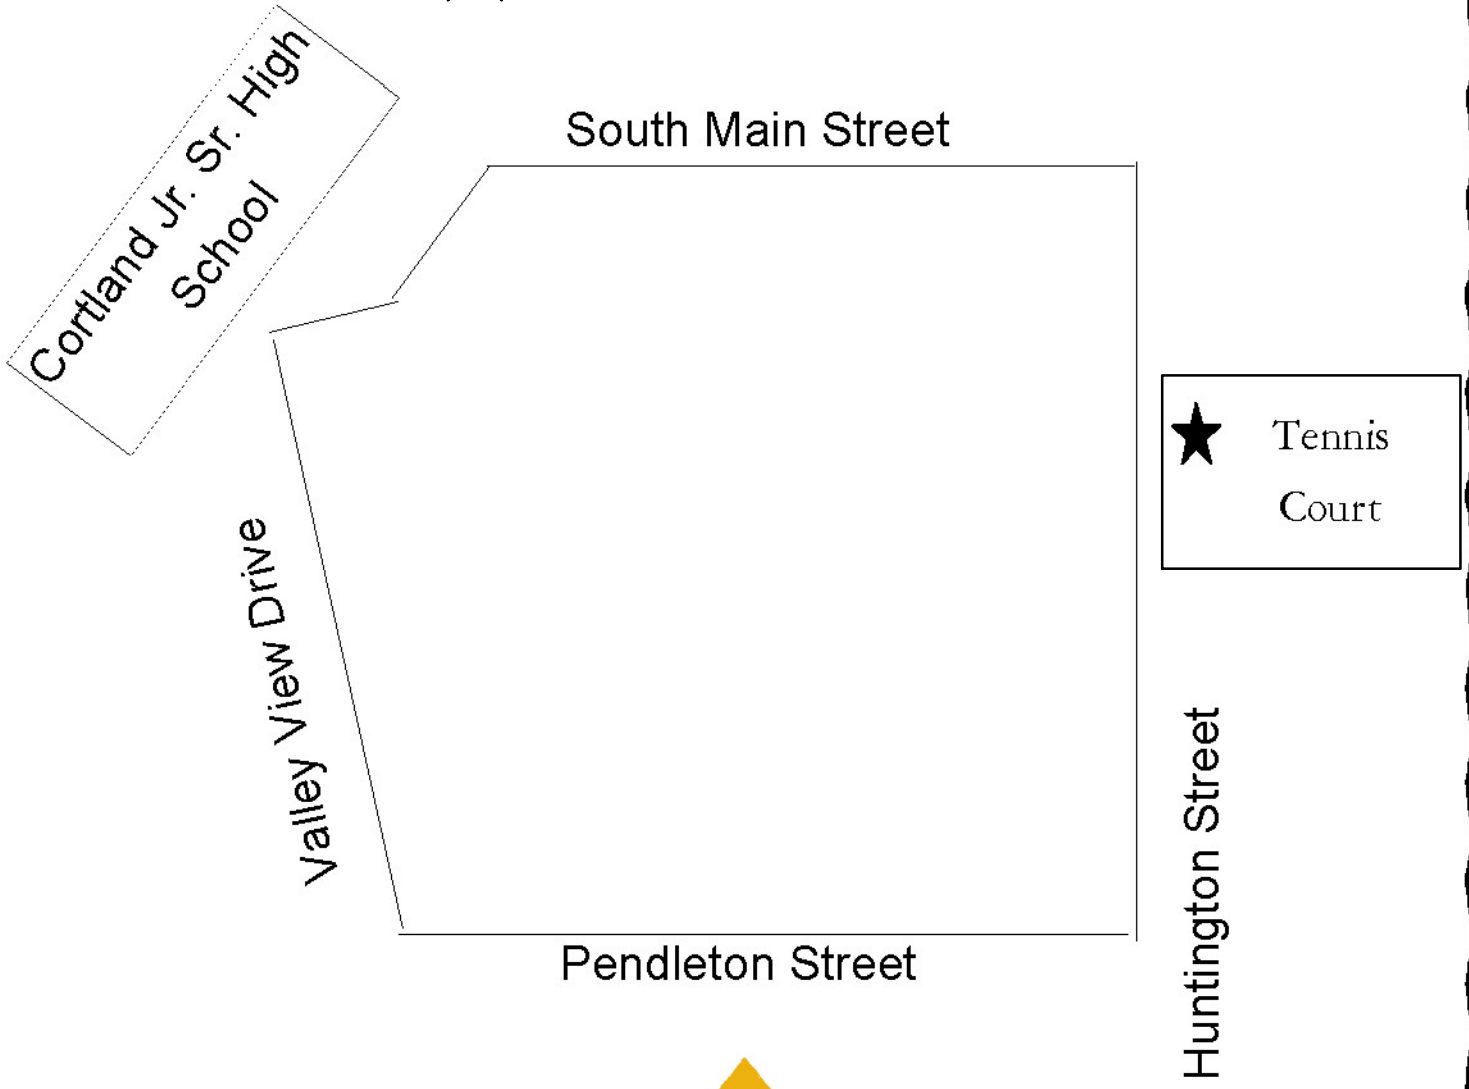

Public Health
Prevent. Promote. Protect.

Cortland County Health Department

HEALTHY NOW

CORTLAND COUNTY

Length of route 2 miles

★ = Start

CNY MMA

MIXED MARTIAL ARTS